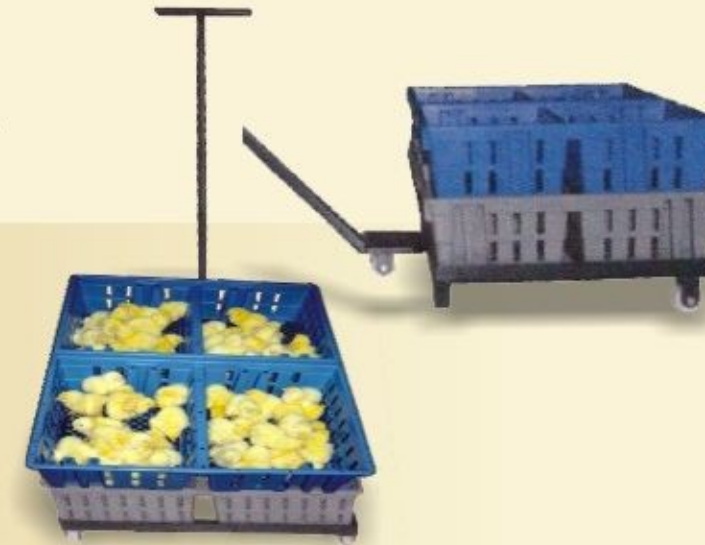

Colour : ● Red, ● Yellow, ● Orange, ● Blue, ● Grey
Max live wt handled 30 kg.

■ **CHICK BOX TROLLEY**
 ■ **POULTRY CAGE TROLLEY**

Specially designed, user friendly and most convenient to carry around Chick Boxes and Poultry Cages, inside the hatchery and from hatchery to transport vehicle.

CHICK BOX TROLLEY

- Size : 25" x 18" x 4"
- 10 boxes can be loaded at a time
- Easy to handle
- Best for transportation of chicks inside the Hatchery
- Powder coated mild steel material
- Solid plastic wheels