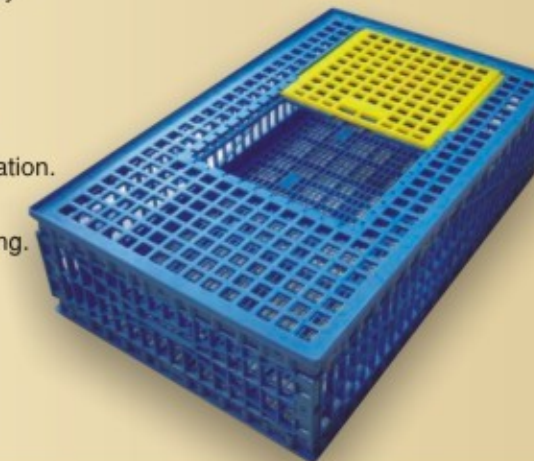

Light & TOUGH TRANSPORT CHICK BOX AND POULTRY CAGES

POULTRY CAGES

Breeder Cage ● Poultry Cage

Poultry cages for live birds transportation has special rigid design. Top wide door helps in easy loading of birds.

- No legs and beak injuries.
- Excellent ventilation.
- Hygienic - Easy to clean by water or steam.
- Minimum bird weight shrinkage in transportation.
- Firmly stackable.
- High stability and secure stacking and locking.
- Simple push fit self locking assembly.
- Perforated floor.
- Available in 4 models.

EASY TO ASSEMBLE

Measurements :

Breeder Cage

LENGTH		WIDTH		HEIGHT	
IN CMS	IN INCHES	IN CMS	IN INCHES	IN CMS	IN INCHES
75	30	55	21	32	12.5

Door size : 36 x 29.5 cm or 14 x 11.5 inch.

Capacity : 6 to 7 birds of 3 kg wt
8 to 9 birds of 2 kg wt
12 to 14 birds of 1.5 kg wt

Poultry Cage

LENGTH		WIDTH		HEIGHT	
IN CMS	IN INCHES	IN CMS	IN INCHES	IN CMS	IN INCHES
91	36	56	22	27.5	11
91	36	56	22	32	12.5
91	36	56	22	36	14

Door size : 30.50 x 27cm or 12 x 10.5 inch.

Capacity : 12 to 14 broilers of 2 kg wt.
16 to 18 broilers of 1.5 kg wt.

Colour : ● Red, ● Yellow, ● Orange, ● Blue, ● Grey
Max live wt handled 30 kg.