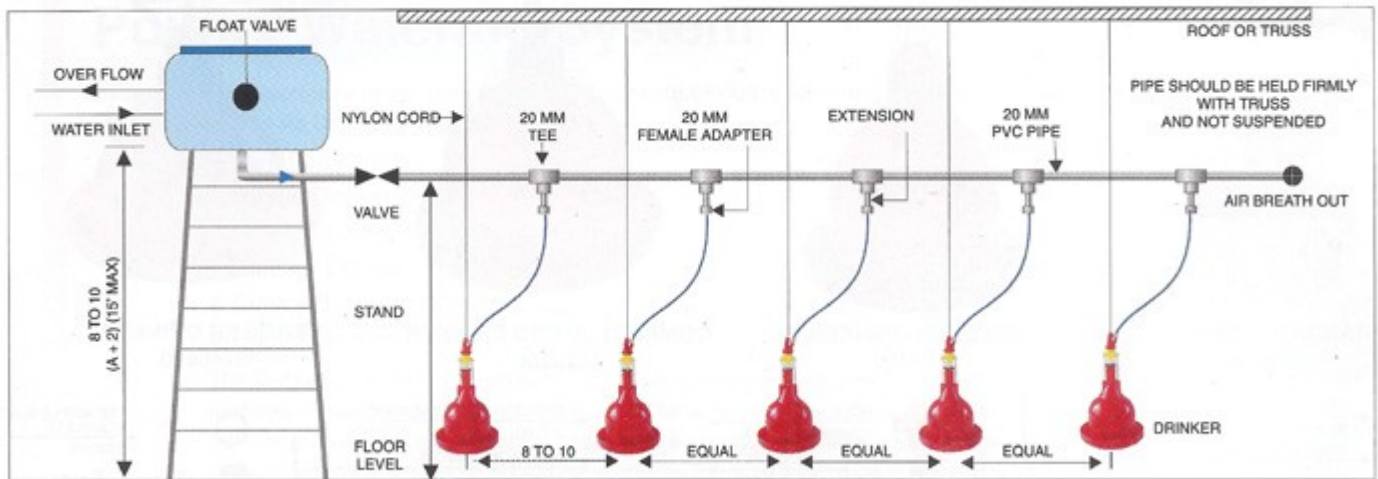

INSTALLATION

Water is supplied in a low pressure system maximum 3.5 meters water height from a water tank via plastic 20mm pipe to drinkers. Generally a separate tank is designed for 200-500 litres capacity and is provided for each poultry shed.

This is also effectively used for distribution of Medications. 20mm Tee is provided on the pipe line where Drinkers is needed. Give extension as shown in the diagram and provide 1/2" Female adapter. This is essential for reducing damage from rats to soft PVC Hose. Clean female adapter by giving inside taper at the edge to prevent damage to "O" ring. The connector nipple is supplied with the drinker. The pipe line is fixed to truss.

The Drinkers are suspended by the cord provided, directly from the top.

INSTALLATION PIPE SYSTEM

DHUMAL INDUSTRIES

E - 36, D Road, MIDC,
Satpur, Nashik - 422007, India.
Tel: +91 253 2350384 / 2350684.
Fax: +91 253 2351584.

Web : www.dhumal.com eMail : sales@dhumal.com

One stop solution for all your poultry needs...