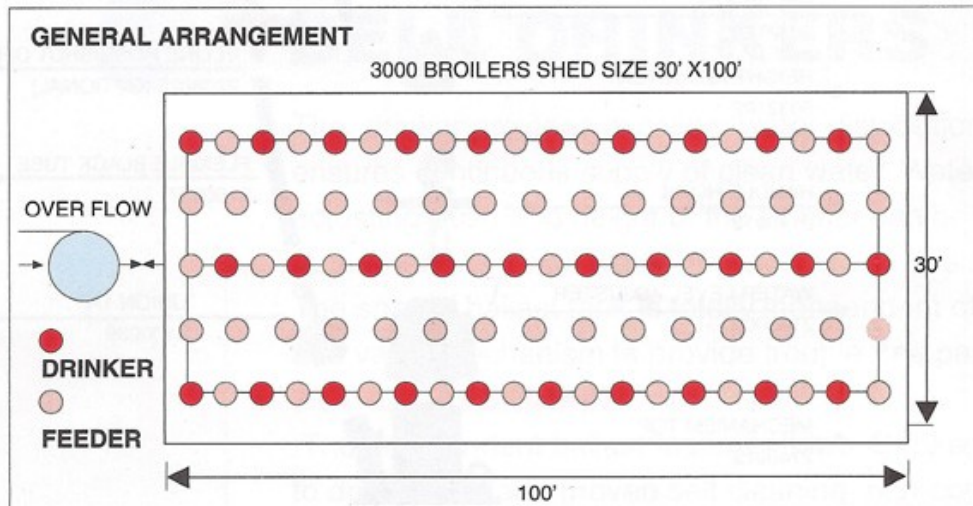

INSTALLATION

Water is supplied in a low pressure system maximum 3.5 meters water height from a water tank via plastic 20mm pipe to drinkers. Generally a separate tank is designed for 200-500 litres capacity and is provided for each poultry shed.

This is also effectively used for distribution of Medications. 20mm Tee is provided on the pipe line where Drinkers is needed. Give extension as shown in the diagram and provide 1/2" Female adapter. This is essential for reducing damage from rats to soft PVC Hose. Clean female adapter by giving inside taper at the edge to prevent damage to "O" ring. The connector nipple is supplied with the drinker. The pipe line is fixed to truss.

The Drinkers are suspended by the cord provided, directly from the top.

INSTALLATION PIPE SYSTEM

DHUMAL INDUSTRIES

E - 36, D Road, MIDC,
Satpur, Nashik - 422007, India.
Tel: +91 253 2350384 / 2350684.
Fax: +91 253 2351584.

Web : www.dhumal.com eMail : sales@dhumal.com

One stop solution for all your poultry needs...